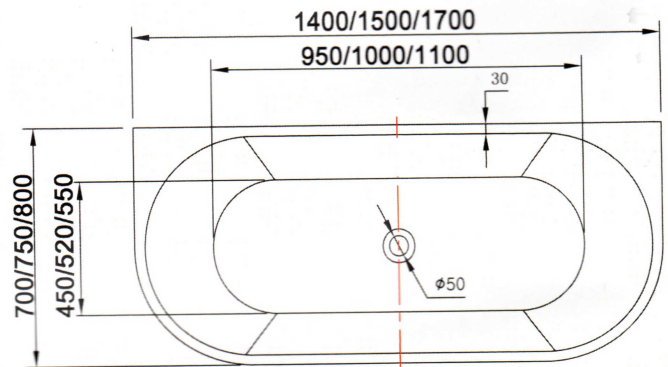

Warranty:
2 years

Tapware not included

Item Code	Description
FB1400D	Delara 1400mm back to wall bath
FB1500D	Delara 1500mm back to wall bath
FB1700D	Delara 1700mm back to wall bath

Specifications	
Type:	Freestanding bath / Wall faced
Finish:	Acrylic
Colour:	White high gloss
Frame:	Adjustable skid frame 6 legs
Joint:	Seamless joint
Waste:	Universal drainage kit + waste