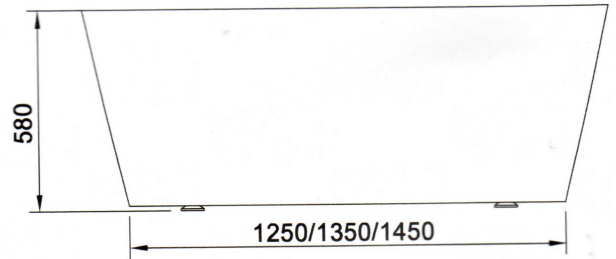

Warranty:
2 years

Tapware not included

Item Code	Description
FB1400D	Delara 1400mm back to wall bath
FB1500D	Delara 1500mm back to wall bath
FB1700D	Delara 1700mm back to wall bath

Specifications	
Type:	Freestanding bath / Wall faced
Finish:	Acrylic
Colour:	White high gloss
Frame:	Adjustable skid frame 6 legs
Joint:	Seamless joint
Waste:	Universal drainage kit + waste